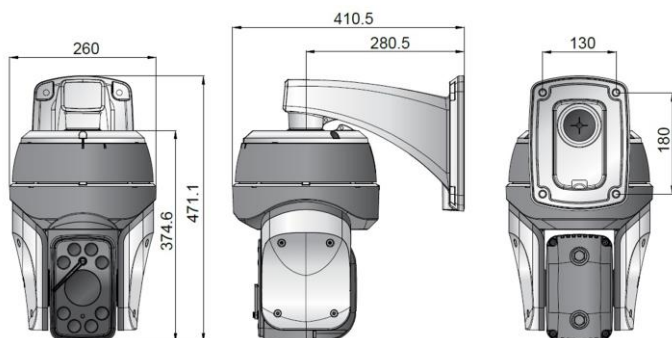

Supreme IR IP Speed Dome

ONVIF

Key Features

1/1.9" 2.42M PS CMOS sensor

Optical 36x zoom

Max. 60fps @ 2M (1920x1080)

Triple stream (H.264, H.264, M-JPEG)

8 Motorized Zoom IR LED (Minimum 250m, 300m at manual focus)

ONVIF (Profile S) standard

Dimensions

Accessory

FW7709-FNR

Camera

Image Sensor	1/1.9" 2.42M Progressive Scan CMOS
	Total Pixel 1952(H) x 12451(V)
Lens	Optical 36x (Digital 32x) 6.0 ~216mm (F1.5 ~ 4.8)
Min. Illumination	Color: 0.1 lux, B&W: 0 lux
IR	8 Motorized Zoom IR LED,

Video

Streaming	Triple Streaming
Compression	H.264, M-JPEG
Resolution	1920x1080, 1280x720, 704x480, 640x352, 320x176, 160x96
Max. Frame Rate	60fps, 50fps
Bit Rate Control	VBR, CBR (H.264 only, 32K~12Mbps)
Frequency Control	60hz, 50hz
Buffer	Max. 5.6Mbyte pre/post alarm buffer
Privacy Masking	8 privacy zone
Motion Detection	On (144 block selection), Off
Video Analytics	Optional (Face Detection, Tampering, Tripwire)
Smart Video	ROI
Stabilizer	On, Off
Enhancement	BLC (On, Off)m Defog (High, Medium, Low, Off)
Day & Night	TDN (Auto, Day, Night)
White Balance	Manual, Auto
Noise Filter	Auto
Image Adjustment	Auto
Sharpness	Auto
Auto Gain Control	Auto
Shutter Speed	Auto, Manual (1~1/10000)
Sense-up	Auto DSS (On, Off)
Flip	Vertical (On, Off), Horizontal (On, Off)
PTZ	255 Preset, 10 Swing, 4 Pattern, 8 Group