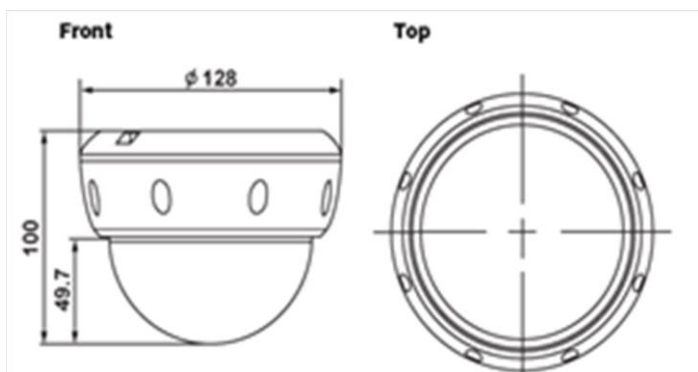

2M Motorized Indoor Dome

Motorized Auto Focus

SONY
STARVIS

ONVIF

Key Features

Sony Starvis 2.13M (1/2.8") 6.46mm CMOS sensor

Optional Motorized Auto Focus : FW7601-FTM

Max. 30fps @ 2M (1920x1080)

Triple stream (H.264, H.264, M-JPEG)

Superb WDR (>120dB) with DOL(Digital Overlap) operation

Onboard storage by Micro SD/SDHC

ONVIF (Profile S) standard

Dimensions

Accessory

FW7601-FTV

Camera