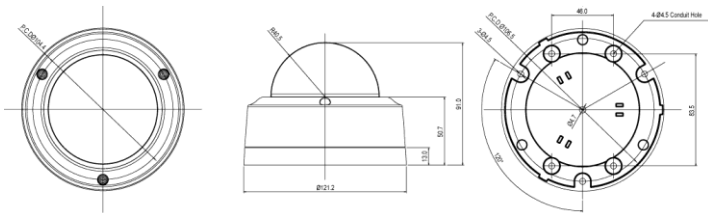

Dimensions

Accessory

FW7502-TVP

Camera	
Image Sensor	1/2.8" 3.21M Progressive Scan CMOS
Lens	1.5mm (F1.8) fisheye
Min. Illumination	Color: 0.05 lux, B&W: 0.0005 lux
IR	-
PoE	IEEE 802.3af
Video	
Streaming	Triple Streaming
Compression	H.264, M-JPEG
Resolution	2048x1536, 1920x1080, 1280x720, 704x480, 640x352, 320x176, 160x96
Max. Frame Rate	30fps, 25fps
Bit Rate Control	VBR, CBR (H.264 only, 32K~12Mbps)
Frequency Control	60hz, 50hz
Buffer	Max. 5.6Mbyte pre/post alarm buffer
Privacy Masking	8 privacy zone
Motion Detection	On (144 block selection), Off
Video Analytics	-
Stabilizer	-
Enhancement	WDR (1~50, Off)
Day & Night	TDN (Auto, B&W, Off)
White Balance	Auto
Noise Filter	2DNR (On, Off), 3DNR (On, Off)
Image Adjustment	Hue, Saturation, Brightness, Contrast
Sharpness	Level 0~5
Auto Gain Control	Level 1~120
Shutter Speed	Auto, Manual (1/30~1/24000)
Sense-up	Level 0~5
Flip	Vertical (On, Off), Horizontal (On, Off)
PTZ	-
Interface	
Video Out	-
Audio In/Out	-
Audio Compression	-
Alarm In/Out	-
Serial Port	-
Peripherals	-
Memory Slot	1 Micro SD/SDHC
Network	
LAN	10/100-base-T (auto sensing)
Protocol	HTTP, RTP/RTSP(Uni/Multicast), TCP/IP(v4/v6), UDP, FTP, Telnet, HTTPS, RARP, PPPoE, SNMP, PAP, CHAP, DHCP, NTP, SMTP client, uPnP & etc
Standard	ONVIF (Profile S)
Viewer	Browsers (IE, Chrome, Firefox, Safari etc), CMS, Quick Time, VLC
Dynamic IP	DDNS (www.ipcctvdns.com)
Smart Solution	IPCAMVISION (IOS, Android)
Security	HTTPS, Encrypted & Basic Authentication
Hardware	
System	32bit Embedded Linux, 256Mbyte SDRAM, 128Mbyte NAND Flash
Approvals	KC/FCC/CE, RoHS, IP66
Working Condition	-10°C ~ +50°C, 10% ~ 90% RH
Power Supply	SMPS, DC 12V/1A
Power Consumption	Max. 4.8W
Dimension	81Ø x 121.2(L) x 91(H) mm
Weight	About 515g without Power Supply