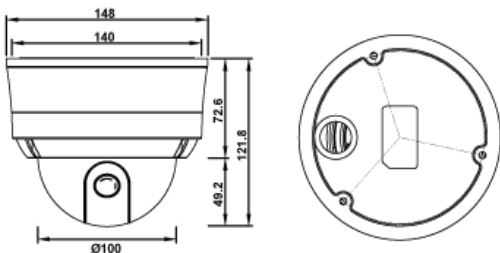

WDR (>100dB), Dynamic adjusting

Onboard storage by Micro SD/SDHC

ONVIF (Profile S) standard

Dimensions

Accessory

FW7500-TXM

Camera

Image Sensor	1/2.8" 3.21M Progressive Scan CMOS
Lens	2.8 ~ 12.0mm (F1.2) motorized, auto IRIS
Min. Illumination	Color: 0.05 lux, B&W: 0.0005 lux / 0 lux (IR)
IR	27 IR LED (optional built-in)
PoE	IEEE 802.3af

Video

Streaming	Triple Streaming
Compression	H.264, M-JPEG
Resolution	2048x1536, 1920x1080, 1280x720, 704x480, 640x352, 320x176, 160x96
Max. Frame Rate	30fps, 25fps
Bit Rate Control	VBR, CBR (H.264 only, 32K~12Mbps)
Frequency Control	60hz, 50hz
Buffer	Max. 5.6Mbyte pre/post alarm buffer
Privacy Masking	8 privacy zone
Motion Detection	On (144 block selection), Off
Video Analytics	-
Stabilizer	-
Enhancement	WDR (1~50, Off)
Day & Night	TDN (Auto, B&W, Off)
White Balance	Auto
Noise Filter	2DNR (On, Off), 3DNR (On, Off)
Image Adjustment	Hue, Saturation, Brightness, Contrast
Sharpness	Level 0~5
Auto Gain Control	Level 1~120
Shutter Speed	Auto, Manual (1/30~1/24000)
Sense-up	Level 0~5
Flip	Vertical (On, Off), Horizontal (On, Off)
PTZ	-